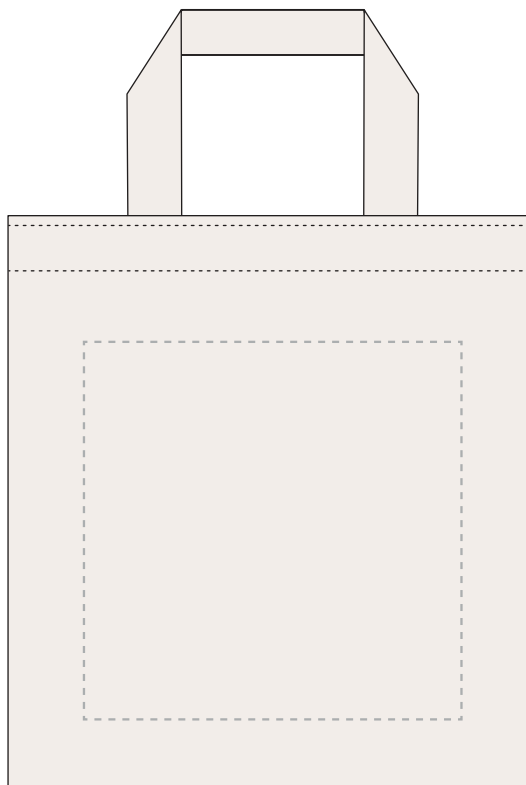

Your Ref:

Quantity:

Product Code: QB0576

Our Ref:

Version: 1

Product Colour: NATURAL

**PRINTING CONCERNS:**

We stock this item in the following colours

**PANTONE REFERENCE(S)** Full colour printing

ARTWORK SCALE 25%

Product Image for visualisation  
- colours may vary

The dashed line is to demonstrate print area and will not appear on your printed item

**PLEASE NOTE:**

To proceed, please approve visual via the online system.

ARTWORK SCALE 100%  
Max print area: 200mm x 200mm